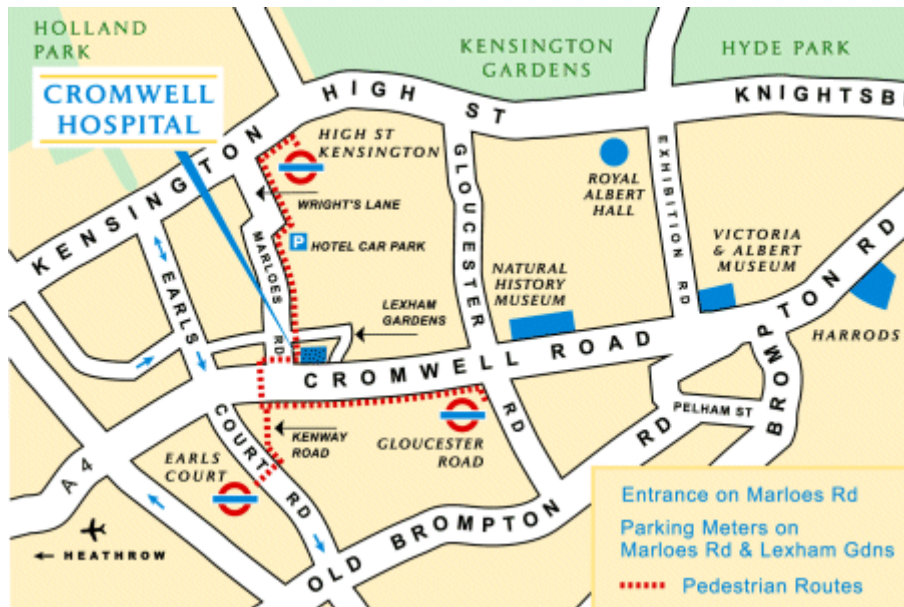

Cromwell Hospital location map

Cromwell Hospital is located in Central London and is easily accessible for patients coming from the London area and for overseas patients travelling via Heathrow Airport.

The Cromwell is situated just inside the London Congestion Charge Zone. Hours of operation are Monday to Friday 7:00am - 6:00pm (excluding public holidays). See how to pay the charge on the Transport for London web site.

Cromwell Hospital is situated at the junction of Cromwell Road and Marloes Road.

Short term parking is available in the immediate vicinity on parking meters. Earls Court, Gloucester Road and High Street Kensington underground stations are all within walking distance.

Cromwell Road is served by bus route number 74 and the A1 bus (Victoria Station to Heathrow).

www.cromwellhospital.com

Reproduced with permission of the Cromwell Hospital